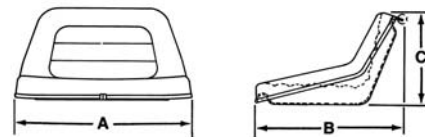

MPO2036

For John Deere products

MPO2037

For competitive products

Order information

John Deere seat cushion kits				
Part number	Seat measurement (in.)			Pkg. qty.
	A	B	C	
TY15738	18.00	15.00	7.00	1
TY15739	19.00	15.63	8.88	1
TY15740	19.75	19.25	14.20	1
TY15741	19.29	16.14	13.38	1