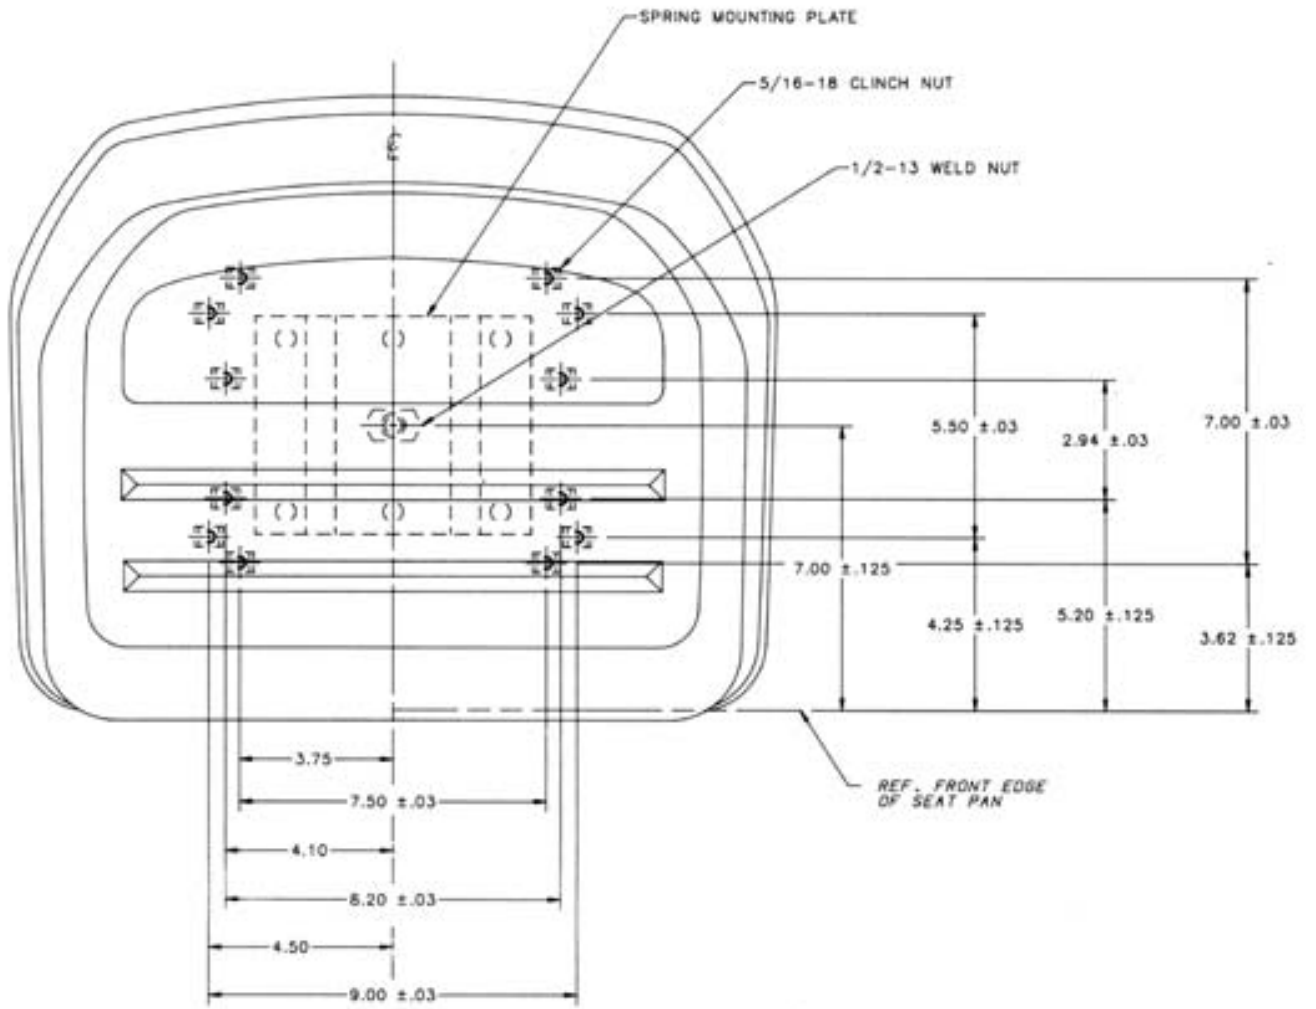

Bolt hole pattern for TY15848 and TY15849

TY15848

PS8242

TY15849