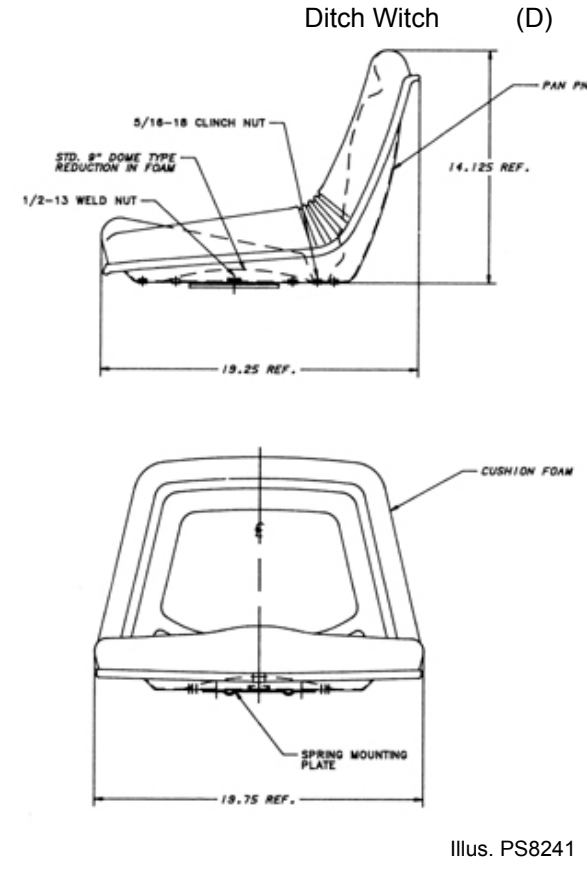

[Return to top](#)