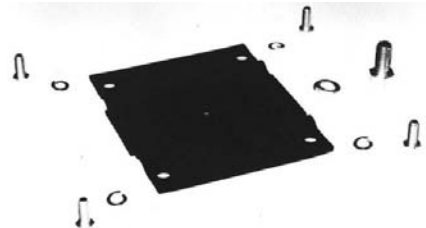

Complete seat, yellow (TY15861, TY15862, TY15863)

- Heavy-duty, molded-yellow, vinyl cover for durability
- One to two inches of high-resiliency foam padding for comfort
- Formed, heavy-duty steel pan for durability
- Installs easily at four bolting points for more rigidity
- Each fits an additional John Deere application with the optional spring-mount plate kit ([TY15864](#)).

PS9207

Order information

Part number	Description	Pkg. qty.
U. S. and Canada		
TY15861	Complete seat, yellow	1
TY15862	Complete seat, yellow	1
TY15863	Complete seat, yellow	1

Warranty: 90 days

[Return to top](#)

Spring-mount plate kit (TY15864)

- The spring-mount plate kit expands the TY15861, TY15862, or TY15863 seat applications to include early 110 Tractors

PS8215

Order information

Part number	Description	Pkg. qty.
U.S. and Canada		
TY15864	Spring-mount plate kit	1