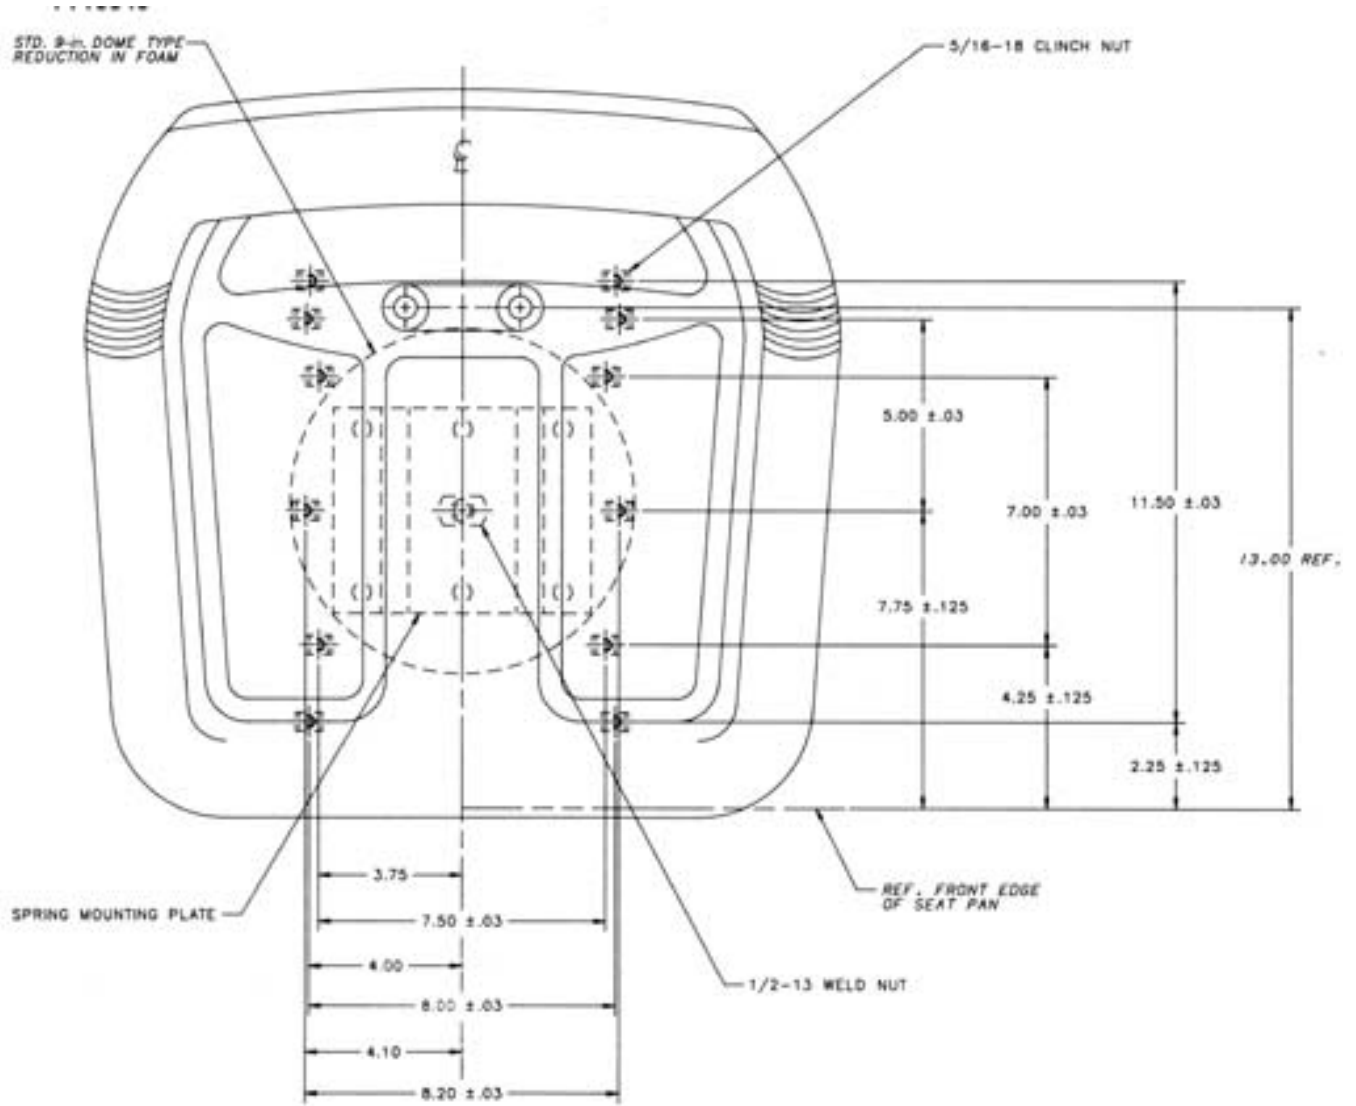

PS8243

[Return to top](#)