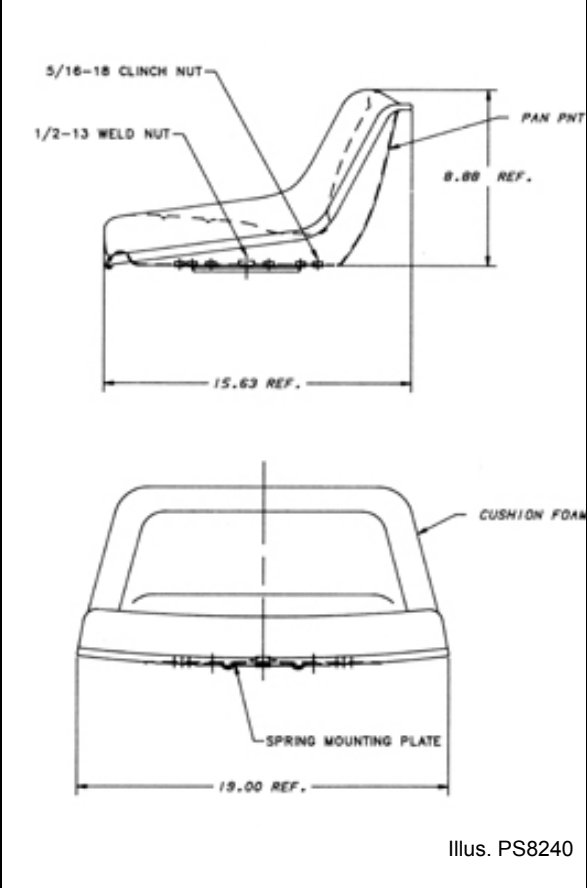

PS8239

Order information

Part number	Description	Pkg. qty.
U. S. and Canada		
TY15848	Complete seat, black	1
TY15849	Complete seat, black	1

Warranty: 90 days

[Return to top](#)

Competitive applications and mounting patterns

TY15848 mounting patterns		TY15849 mounting patterns	
Center	(A)	Center	(A)
7.5-in. x 7-in.	(B)	8-in. x 11.5-in.	(B)
9-in. x 5.5-in.	(C)	7.5-in. x 7-in.	(C)
8.2-in. x 2.94-in.	(D)	8.2-in. x 5-in.	(D)

Ariens (D)	Midwest (B)	Ariens (B)	Dixon (D)
Bolens (B)	Western (A, B)	Bolens (B)	Allis Chalmers (B)
Gilson (B)	National (A)	Gehl (B)	Midwest (C)
Long (D)	Ingersoll (A)	Ford (B)	MTD (A)
Murray (C)	Snapper (A, C)	Gravely (A, B)	Kut Kwik (A)
MTD (A)	Wheelhorse (B)	Gilson (C)	Fleischer (A, B)
Gravely (A)	Fleischer (A)	Toro (A)	Ingersoll (A, B)
Dixon (C)	Massey (C)	Snapper (A)	J.T. Ellis (B, C)
Yazoo (A)	J.T. Ellis (B)	Yazoo (A)	National (A)
Roper (B)	Toro (A,B,D)	Vermeer (B)	Western (A, B)
		Lawnboy (C)	Wheelhorse (C)